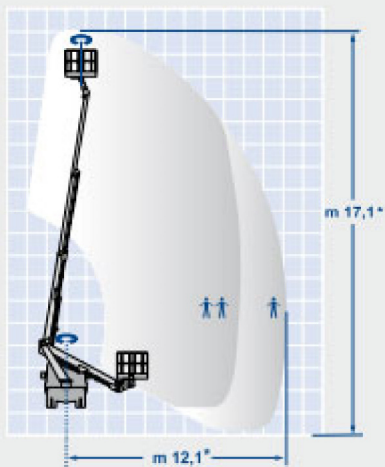

E179T

Working Height*:	17,1 m
Max. Outreach*:	12,1 m
Basket Capacity:	200/80 kg
Turret Rotation:	450°
Basket Rotation:	70° + 70°
GVW min.*:	3,5 to

* Depending on vehicle